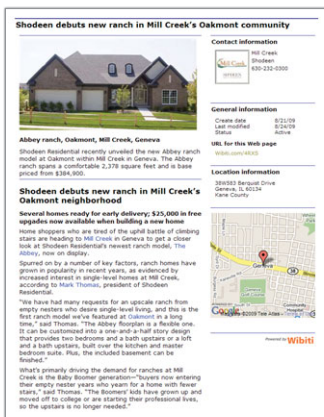

C Printed Brochure